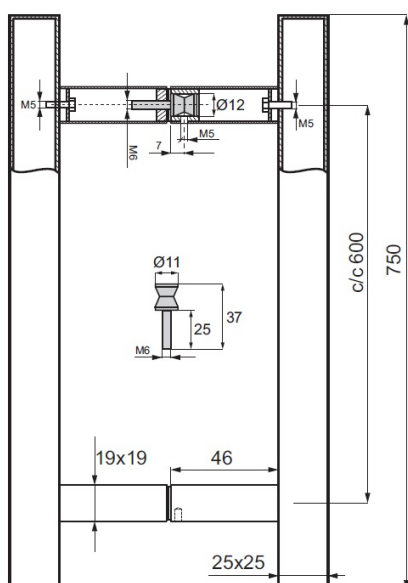

## Description:

Door Handle "Sava" SS304 Polished, 25x25x750mm, cc 600mm, 8-12mm Glass Thickness, Bore:  $\varnothing 12$ mm

## Item number:

17.87.075-0

Units	Box	Carton	HS Code	Barcode
Pair	1	5	8302415000	 5704866485432